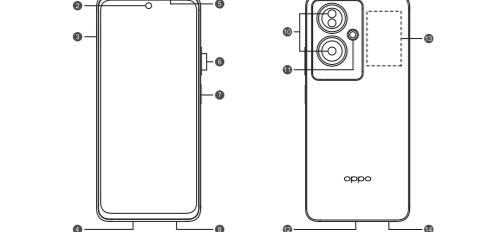

Quick Guide

English

Regulatory
Please refer to Regulatory (CE Settings), Accessories and Regulatory for more information.

Specifications

Product	CPH2557
Main screen parameter	17.56cm(6.92")
Camera	50 Megapixel + 2 Megapixel Front Camera
RAM	8GB/16GB/32GB
ROM	128GB/256GB/512GB
OS	Android 14
Color	Black, White, Green, Blue, Purple

Radio Wave Specifications